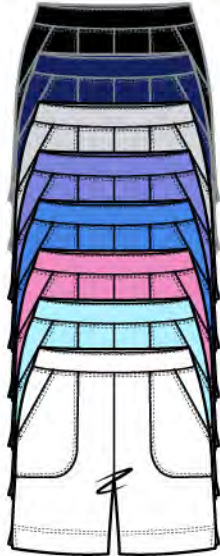

Henley Tee
Style #10005
XS-S-M-L-XL
\$24.50

Hi-Lo 3/4 Sleeve Tee
Style #10004
XS-S-M-L-XL-XXL
\$22.50

Stepped Hem Boxy Tee
Style #10024
XS-S-M-L-XL-XXL
\$25.00

Hi-Lo Tunic
Style #10050
XS-S-M-L-XL-XXL
\$27.50

Easy Jacket
Style #10060
XS-S-M-L-XL-XXL
\$28.00

Beach Hoodie
Style #10055
XS-S-M-L-XL-XXL
\$30.00

COTTON SLUB

FABRIC - 100% Cotton Slub

Beach Skirt
19" Length
Style #50004
XS-S-M-L-XL
\$22.00

Short
7" IN SEAM
Style #60003
XS-S-M-L-XL-XXL
\$24.50

Pedal Pusher
15" IN SEAM
Style #60010
XS-S-M-L-XL-XXL
\$29.00

Pocket Capri
22" IN SEAM
Style #60005
XS-S-M-L-XL-XXL
\$30.00

Pocket Flood
26" IN SEAM
Style #60026
XS-S-M-L-XL-XXL
\$30.00

Tank Dress
37 1/2" Length
Style #80003
XS-S-M-L-XL
\$29.00

Patio Dress
36" Length
Style #80005
XS-S-M-L-XL-XXL
\$33.00

Ruffle Dress
36 1/2" Length
Style #80007
XS-S-M-L-XL
\$32.00

Sand & Sea Dress
36 1/2" Length
Style #80011
XS-S-M-L-XL-XXL
\$33.00

**Scoopneck
Pocket Dress**
37" Length
Style #80040
XS-S-M-L-XL-XXL
\$32.00