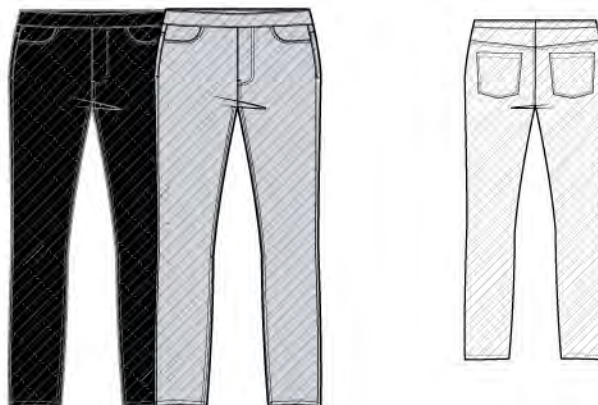

Boxy Tee
Style #23030
XS-S-M-L-XL
\$26.00

Hi-Lo 3/4 Sleeve Tee
Style #23004
XS-S-M-L-XL-XXL
\$27.00

Chatham Hoodie
Style #23051
XS-S-M-L-XL-XXL
\$32.00

FABRIC - 97% Cotton 3% Spandex

OCEAN FRONT TERRY

Paradise Pullover
Style #30170
XS-S-M-L-XL-XXL
\$31.00

Ruched Pocket Hoodie
Style #30118
XS-S-M-L-XL-XXL
\$39.50

Button Flood Pant
25" INSEAM
Style #60110
XS-S-M-L-XL-XXL
\$35.00

FABRIC - 62% Cotton 43% Poly 4% Spandex

STRETCH TWILL KNIT

Stretch Jean
Style #62275
XS-S-M-L-XL
\$34.00
28" inseam