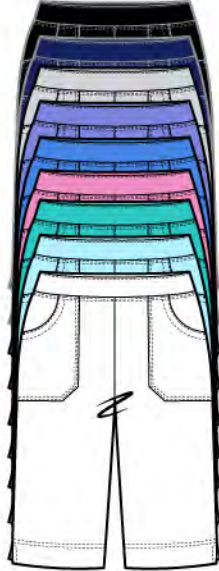

Henley Tee
Style #10005
XS-S-M-L-XL
\$24.50

Hi-Lo 3/4 Sleeve Tee
Style #10004
XS-S-M-L-XL-XXL
\$22.50

Stepped Hem Boxy Tee
Style #10024
XS-S-M-L-XL-XXL
\$25.00

Hi-Lo Tunic
Style #10050
XS-S-M-L-XL-XXL
\$27.50

Easy Jacket
Style #10060
XS-S-M-L-XL-XXL
\$28.00

Beach Hoodie
Style #10055
XS-S-M-L-XL-XXL
\$30.00

COTTON SLUB

FABRIC - 100% Cotton Slub

Beach Skirt
19" Length
Style #50004
XS-S-M-L-XL
\$22.00

Short
7" IN SEAM
Style #60003
XS-S-M-L-XL-XXL
\$24.50

Pedal Pusher
15" IN SEAM
Style #60010
XS-S-M-L-XL-XXL
\$29.00

Pocket Capri
22" IN SEAM
Style #60005
XS-S-M-L-XL-XXL
\$30.00

Pocket Flood
26" IN SEAM
Style #60026
XS-S-M-L-XL-XXL
\$30.00

Tank Dress
37 1/2" Length
Style #80003
XS-S-M-L-XL
\$29.00

Patio Dress
36" Length
Style #80005
XS-S-M-L-XL-XXL
\$33.00

Ruffle Dress
36 1/2" Length
Style #80007
XS-S-M-L-XL
\$32.00

Sand & Sea Dress
36 1/2" Length
Style #80011
XS-S-M-L-XL-XXL
\$33.00

**Scoopneck
Pocket Dress**
37" Length
Style #80040
XS-S-M-L-XL-XXL
\$32.00