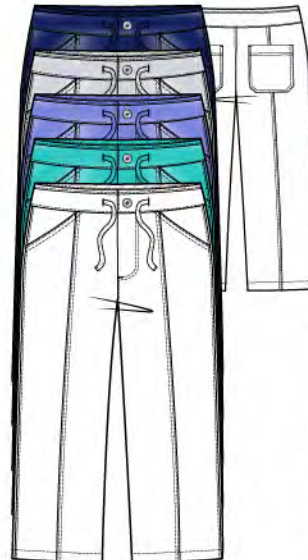

Coverstitch Skort
16 1/2" Length
Style #55520
XS-S-M-L-XL-XXL
\$27.00

RESORT STRIPE

FABRIC - 98% Cotton 2% Spandex

Easy Pullover
Style #39209
XS-S-M-L-XL
\$31.00

Beach Shirt
Style #39213
XS-S-M-L-XL-XXL
\$34.00

FABRIC - 100% Cotton Slub

TIE-DYE SPLASH COTTON SLUB

V-Neck Tee
Style #20200
XS-S-M-L-XL-XXL
\$24.00

Hi-Lo 3/4 Sleeve Tee
Style #20204
XS-S-M-L-XL-XXL
\$28.00

FABRIC - 97% Cotton 3% Spandex

SALT WASH POPLIN

Island Skort
16" Length
Style #71430
XS-S-M-L-XL
\$34.50

Break Water Short
11" IN SEAM
Style #61401
XS-S-M-L-XL
\$32.00

Seaside Capri
22" IN SEAM
Style #61412
XS-S-M-L-XL-XXL
\$36.00

Beach Flood
26" IN SEAM
Style #61422
XS-S-M-L-XL-XXL
\$36.00