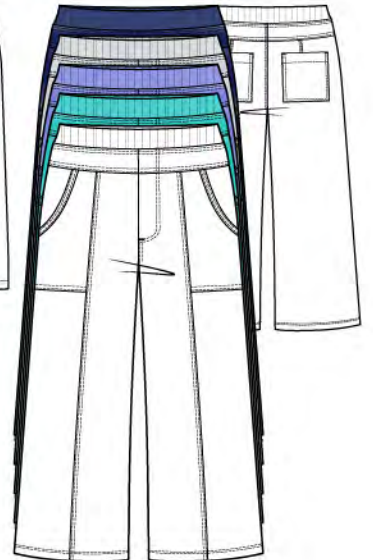

Coverstitch Skort
16 1/2" Length
Style #55520
XS-S-M-L-XL-XXL
\$27.00

RESORT STRIPE

FABRIC - 98% Cotton 2% Spandex

Easy Pullover
Style #39209
XS-S-M-L-XL
\$31.00

Beach Shirt
Style #39213
XS-S-M-L-XL-XXL
\$34.00

FABRIC - 100% Cotton Slub

TIE-DYE SPLASH COTTON SLUB

V-Neck Tee
Style #20200
XS-S-M-L-XL-XXL
\$24.00

Hi-Lo 3/4 Sleeve Tee
Style #20204
XS-S-M-L-XL-XXL
\$28.00

FABRIC - 97% Cotton 3% Spandex

SALT WASH POPLIN

Island Skort
16" Length
Style #71430
XS-S-M-L-XL
\$34.50

Break Water Short
11" IN SEAM
Style #61401
XS-S-M-L-XL
\$32.00

Seaside Capri
22" IN SEAM
Style #61412
XS-S-M-L-XL-XXL
\$36.00

Beach Flood
26" IN SEAM
Style #61422
XS-S-M-L-XL-XXL
\$36.00