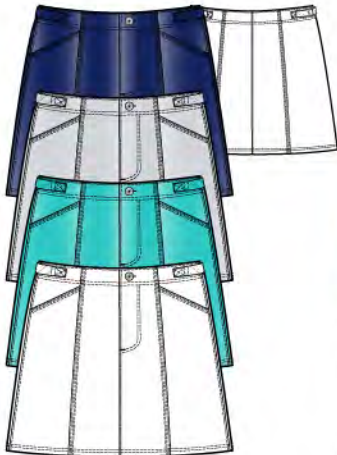

Coverstitch Skort
16 1/2" Length
Style #55520
XS-S-M-L-XL-XXL
\$27.00

RESORT STRIPE

FABRIC - 98% Cotton 2% Spandex

Easy Pullover
Style #39209
XS-S-M-L-XL
\$31.00

Beach Shirt
Style #39213
XS-S-M-L-XL-XXL
\$34.00

FABRIC - 100% Cotton Slub

TIE-DYE SPLASH COTTON SLUB

V-Neck Tee
Style #20200
XS-S-M-L-XL-XXL
\$24.00

Hi-Lo 3/4 Sleeve Tee
Style #20204
XS-S-M-L-XL-XXL
\$28.00

FABRIC - 97% Cotton 3% Spandex

SALT WASH POPLIN

Island Skort
16" Length
Style #71430
XS-S-M-L-XL
\$34.50

Break Water Short
11" IN SEAM
Style #61401
XS-S-M-L-XL
\$32.00

Seaside Capri
22" IN SEAM
Style #61412
XS-S-M-L-XL-XXL
\$36.00

Beach Flood
26" IN SEAM
Style #61422
XS-S-M-L-XL-XXL
\$36.00