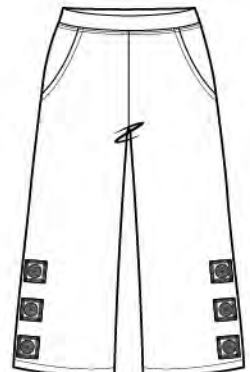

GUAVA

PALM

Playa Shirt
Style #35112
XS-S-M-L-XL
\$35.00

Jetty Dress
36" Length
Style #85180
XS-S-M-L-XL
\$37.00

Cabana Pant
25" IN SEAM
Style #65130
XS-S-M-L-XL-XXL
\$35.00

YARN DYED LAGUNA STRIPE

FABRIC - 100% Cotton Slub

Boxy Tee
Style #23030
XS-S-M-L-XL
\$26.00

Hi-Lo 3/4 Sleeve Tee
Style #23004
XS-S-M-L-XL-XXL
\$27.00

Chatham Hoodie
Style #23051
XS-S-M-L-XL-XXL
\$32.00

FABRIC - 97% Cotton 3% Spandex

OCEAN FRONT TERRY

Paradise Pullover
Style #30170
XS-S-M-L-XL-XXL
\$31.00

Ruched Pocket Hoodie
Style #30118
XS-S-M-L-XL-XXL
\$39.50

Button Flood Pant
25" INSEAM
Style #60110
XS-S-M-L-XL-XXL
\$35.00

FABRIC - 62% Cotton 43% Poly 4% Spandex

STRETCH TWILL KNIT

Stretch Jean
Style #62275
XS-S-M-L-XL
\$34.00
28" inseam

ISLAND STRIPE TERRY

FABRIC - 100% Cotton

Skipper Pullover
Style #16618
XS-S-M-L-XL
\$34.00

Lakefront Hoodie
Style #16612
XS-S-M-L-XL
\$39.00

FABRIC - 100% Cotton

COOL BREEZE TERRY

Sundown Pullover
Style #20015
XS-S-M-L-XL-XXL
\$33.00