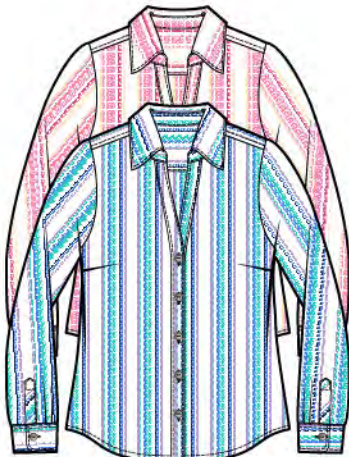

Playa Shirt
Style #35112
XS-S-M-L-XL
$35.00