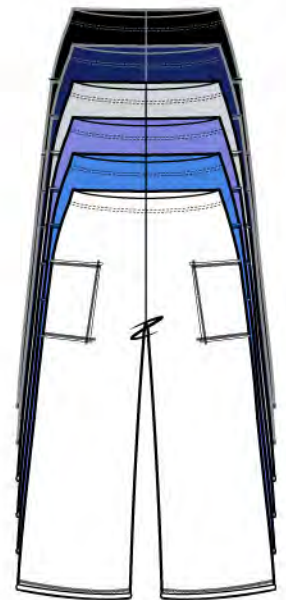

Henley Tee
Style #10005
XS-S-M-L-XL
\$24.50

Hi-Lo 3/4 Sleeve Tee
Style #10004
XS-S-M-L-XL-XXL
\$22.50

Stepped Hem Boxy Tee
Style #10024
XS-S-M-L-XL-XXL
\$25.00

Hi-Lo Tunic
Style #10050
XS-S-M-L-XL-XXL
\$27.50

Easy Jacket
Style #10060
XS-S-M-L-XL-XXL
\$28.00

Beach Hoodie
Style #10055
XS-S-M-L-XL-XXL
\$30.00

COTTON SLUB

FABRIC - 100% Cotton Slub

Beach Skirt
19" Length
Style #50004
XS-S-M-L-XL
\$22.00

Short
7" IN SEAM
Style #60003
XS-S-M-L-XL-XXL
\$24.50

Pedal Pusher
15" IN SEAM
Style #60010
XS-S-M-L-XL-XXL
\$29.00

Pocket Capri
22" IN SEAM
Style #60005
XS-S-M-L-XL-XXL
\$30.00

Pocket Flood
26" IN SEAM
Style #60026
XS-S-M-L-XL-XXL
\$30.00

Tank Dress
37 1/2" Length
Style #80003
XS-S-M-L-XL
\$29.00

Patio Dress
36" Length
Style #80005
XS-S-M-L-XL-XXL
\$33.00

Ruffle Dress
36 1/2" Length
Style #80007
XS-S-M-L-XL
\$32.00

Sand & Sea Dress
36 1/2" Length
Style #80011
XS-S-M-L-XL-XXL
\$33.00

**Scoopneck
Pocket Dress**
37" Length
Style #80040
XS-S-M-L-XL-XXL
\$32.00