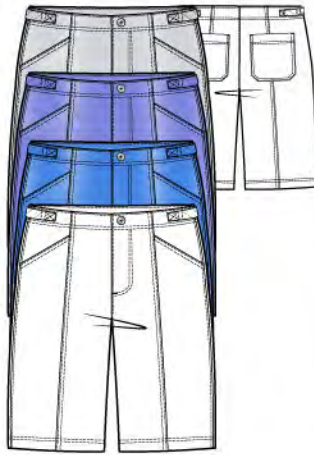

Coverstitch Skort
16 1/2" Length
Style #55520
XS-S-M-L-XL-XXL
\$27.00

RESORT STRIPE

FABRIC - 98% Cotton 2% Spandex

Easy Pullover
Style #39209
XS-S-M-L-XL
\$31.00

Beach Shirt
Style #39213
XS-S-M-L-XL-XXL
\$34.00

FABRIC - 100% Cotton Slub

TIE-DYE SPLASH COTTON SLUB

V-Neck Tee
Style #20200
XS-S-M-L-XL-XXL
\$24.00

Hi-Lo 3/4 Sleeve Tee
Style #20204
XS-S-M-L-XL-XXL
\$28.00

FABRIC - 97% Cotton 3% Spandex

SALT WASH POPLIN

Island Skort
16" Length
Style #71430
XS-S-M-L-XL
\$34.50

Break Water Short
11" IN SEAM
Style #61401
XS-S-M-L-XL
\$32.00

Seaside Capri
22" IN SEAM
Style #61412
XS-S-M-L-XL-XXL
\$36.00

Beach Flood
26" IN SEAM
Style #61422
XS-S-M-L-XL-XXL
\$36.00